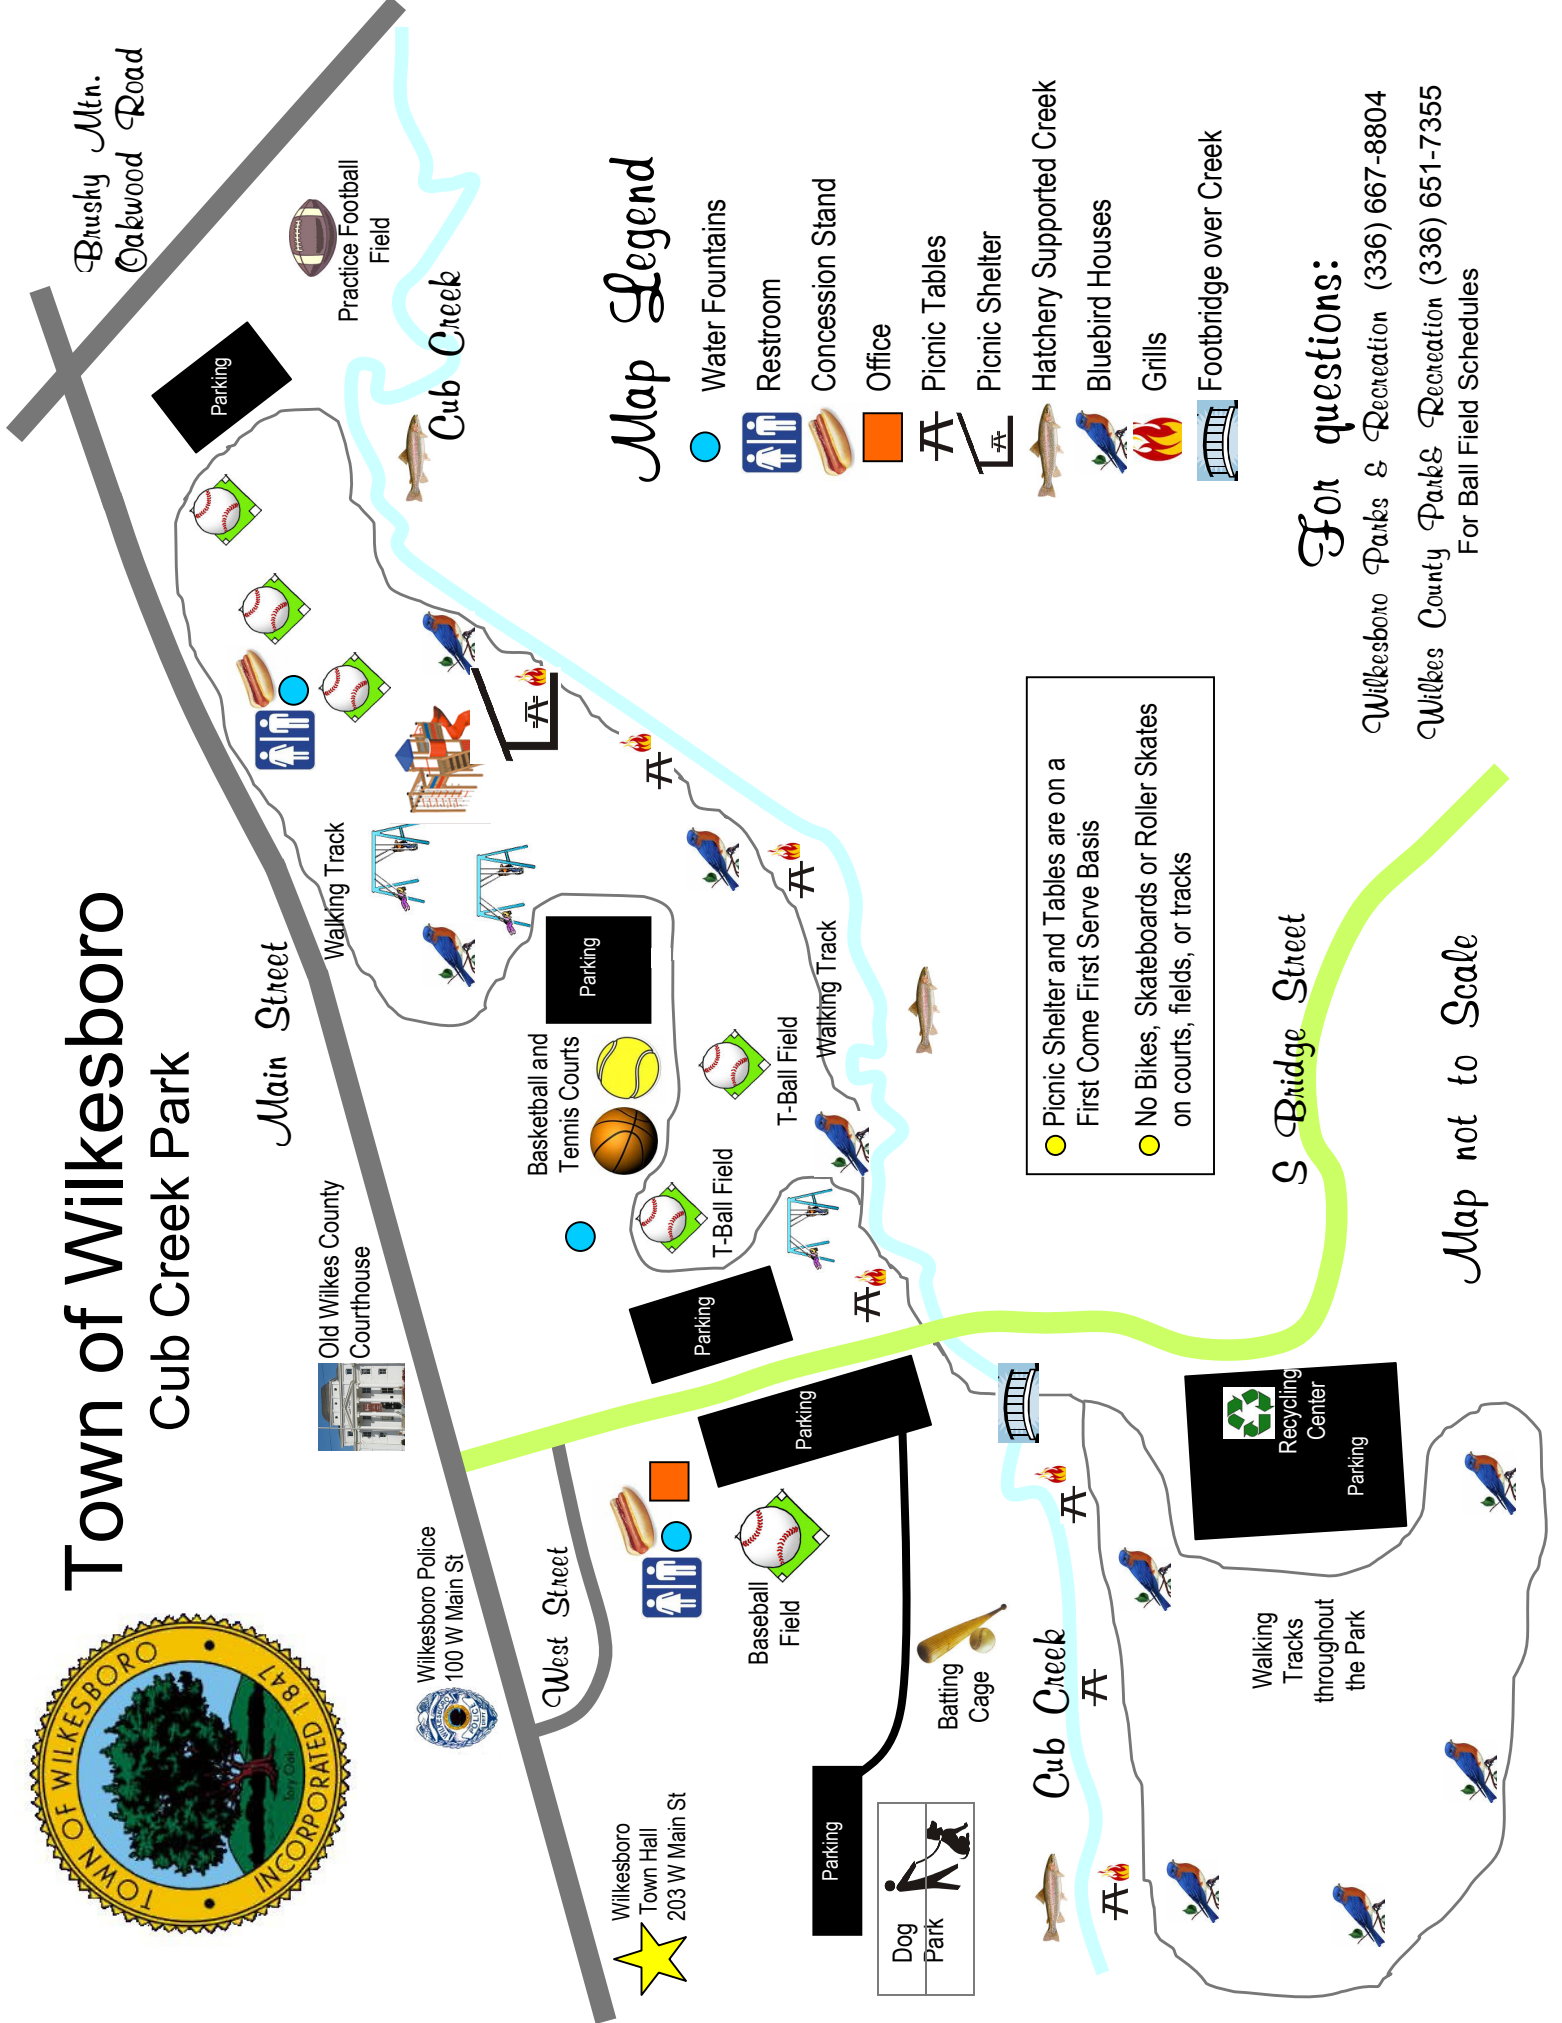

Town of Wilkesboro Cub Creek Park

Wilkesboro
Town Hall
203 W Main St

Wilkesboro Police
100 W Main St

Old Wilkes County
Courthouse

Main Street

West Street

S Bridge Street

Map Legend

- Water Fountains
- Restroom
- Concession Stand
- Office
- Picnic Tables
- Picnic Shelter
- Hatchery Supported Creek
- Bluebird Houses
- Grills
- Footbridge over Creek

Picnic Shelter and Tables are on a First Come First Serve Basis

Map not to Scale